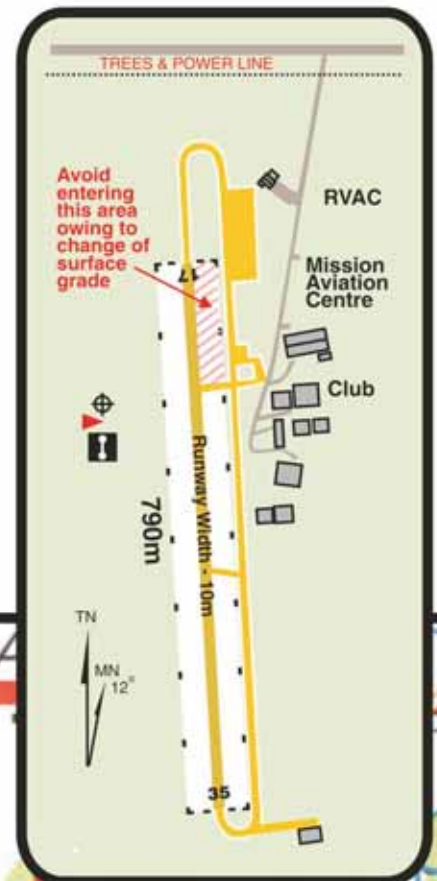

# Coldstream Private ALA

is a fly neighbourly airfield operated by **Royal Victorian Aero Club**,  
03-9739 1406, AH 03-9739 1505. **PRIOR PERMISSION REQUIRED.**

In the interests of the users of the Coldstream Airfield and our neighbours, observe the traffic pattern as shown and avoid the noise sensitive area east of the airfield at all times. (Marked by )

Circuit direction 17 left 35 right > **ALL TO THE EAST**  
Circuit altitude A015, overfly @ A020  
Elevation 250 ft, location 37° 44'S 145° 24'E CTAF 119.1  
WAC chart 3470, Melb. VTC, Melway Map 281 H8.

Permission relates solely to approval to visit Coldstream Private Airfield. The suitability of the airfield for the proposed operation is a matter to be judged alone by the pilot of the aircraft.