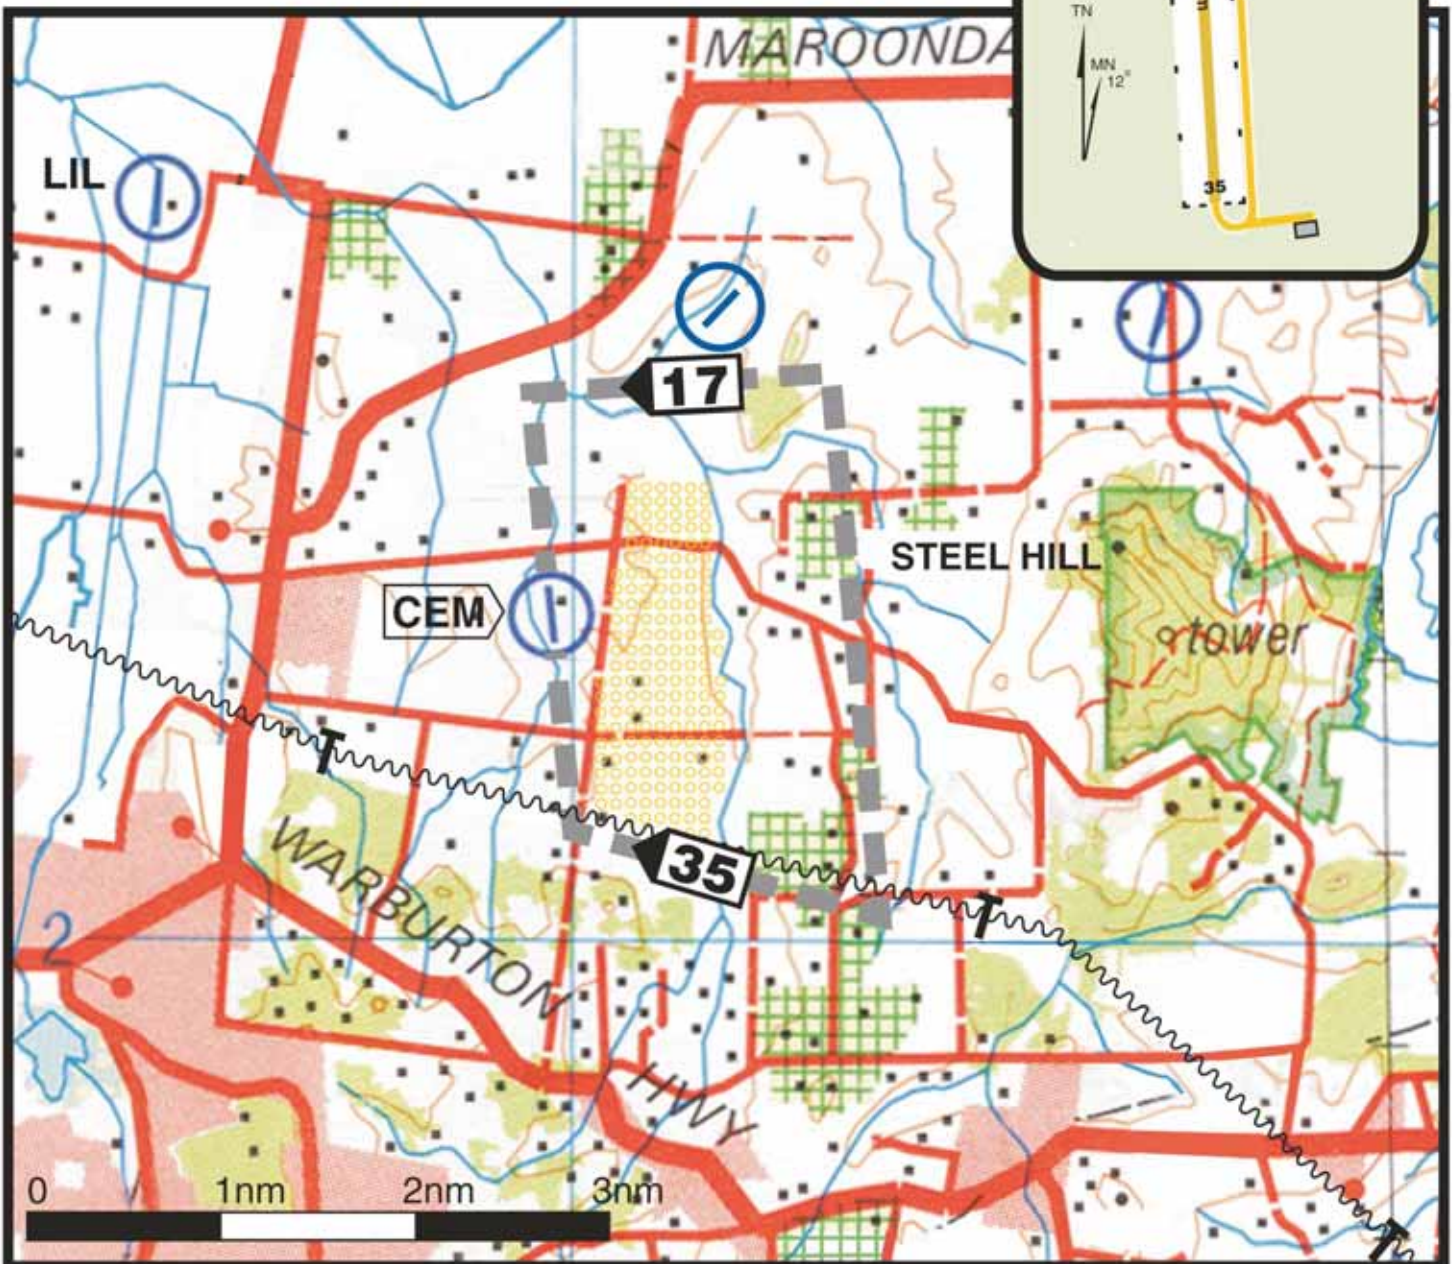

# Coldstream Private ALA

is a fly neighbourly airfield operated by **Royal Victorian Aero Club**,  
03-9739 1406, AH 03-9739 1505. **PRIOR PERMISSION REQUIRED.**

In the interests of the users of the Coldstream Airfield and our neighbours, observe the traffic pattern as shown and avoid the noise sensitive area east of the airfield at all times. (Marked by )

Circuit direction 17 left 35 right > **ALL TO THE EAST**  
Circuit altitude A015, overfly @ A020  
Elevation 250 ft, location 37° 44'S 145° 24'E CTAF 119.1  
WAC chart 3470, Melb. VTC, Melway Map 281 H8.

Permission relates solely to approval to visit Coldstream Private Airfield. The suitability of the airfield for the proposed operation is a matter to be judged alone by the pilot of the aircraft.